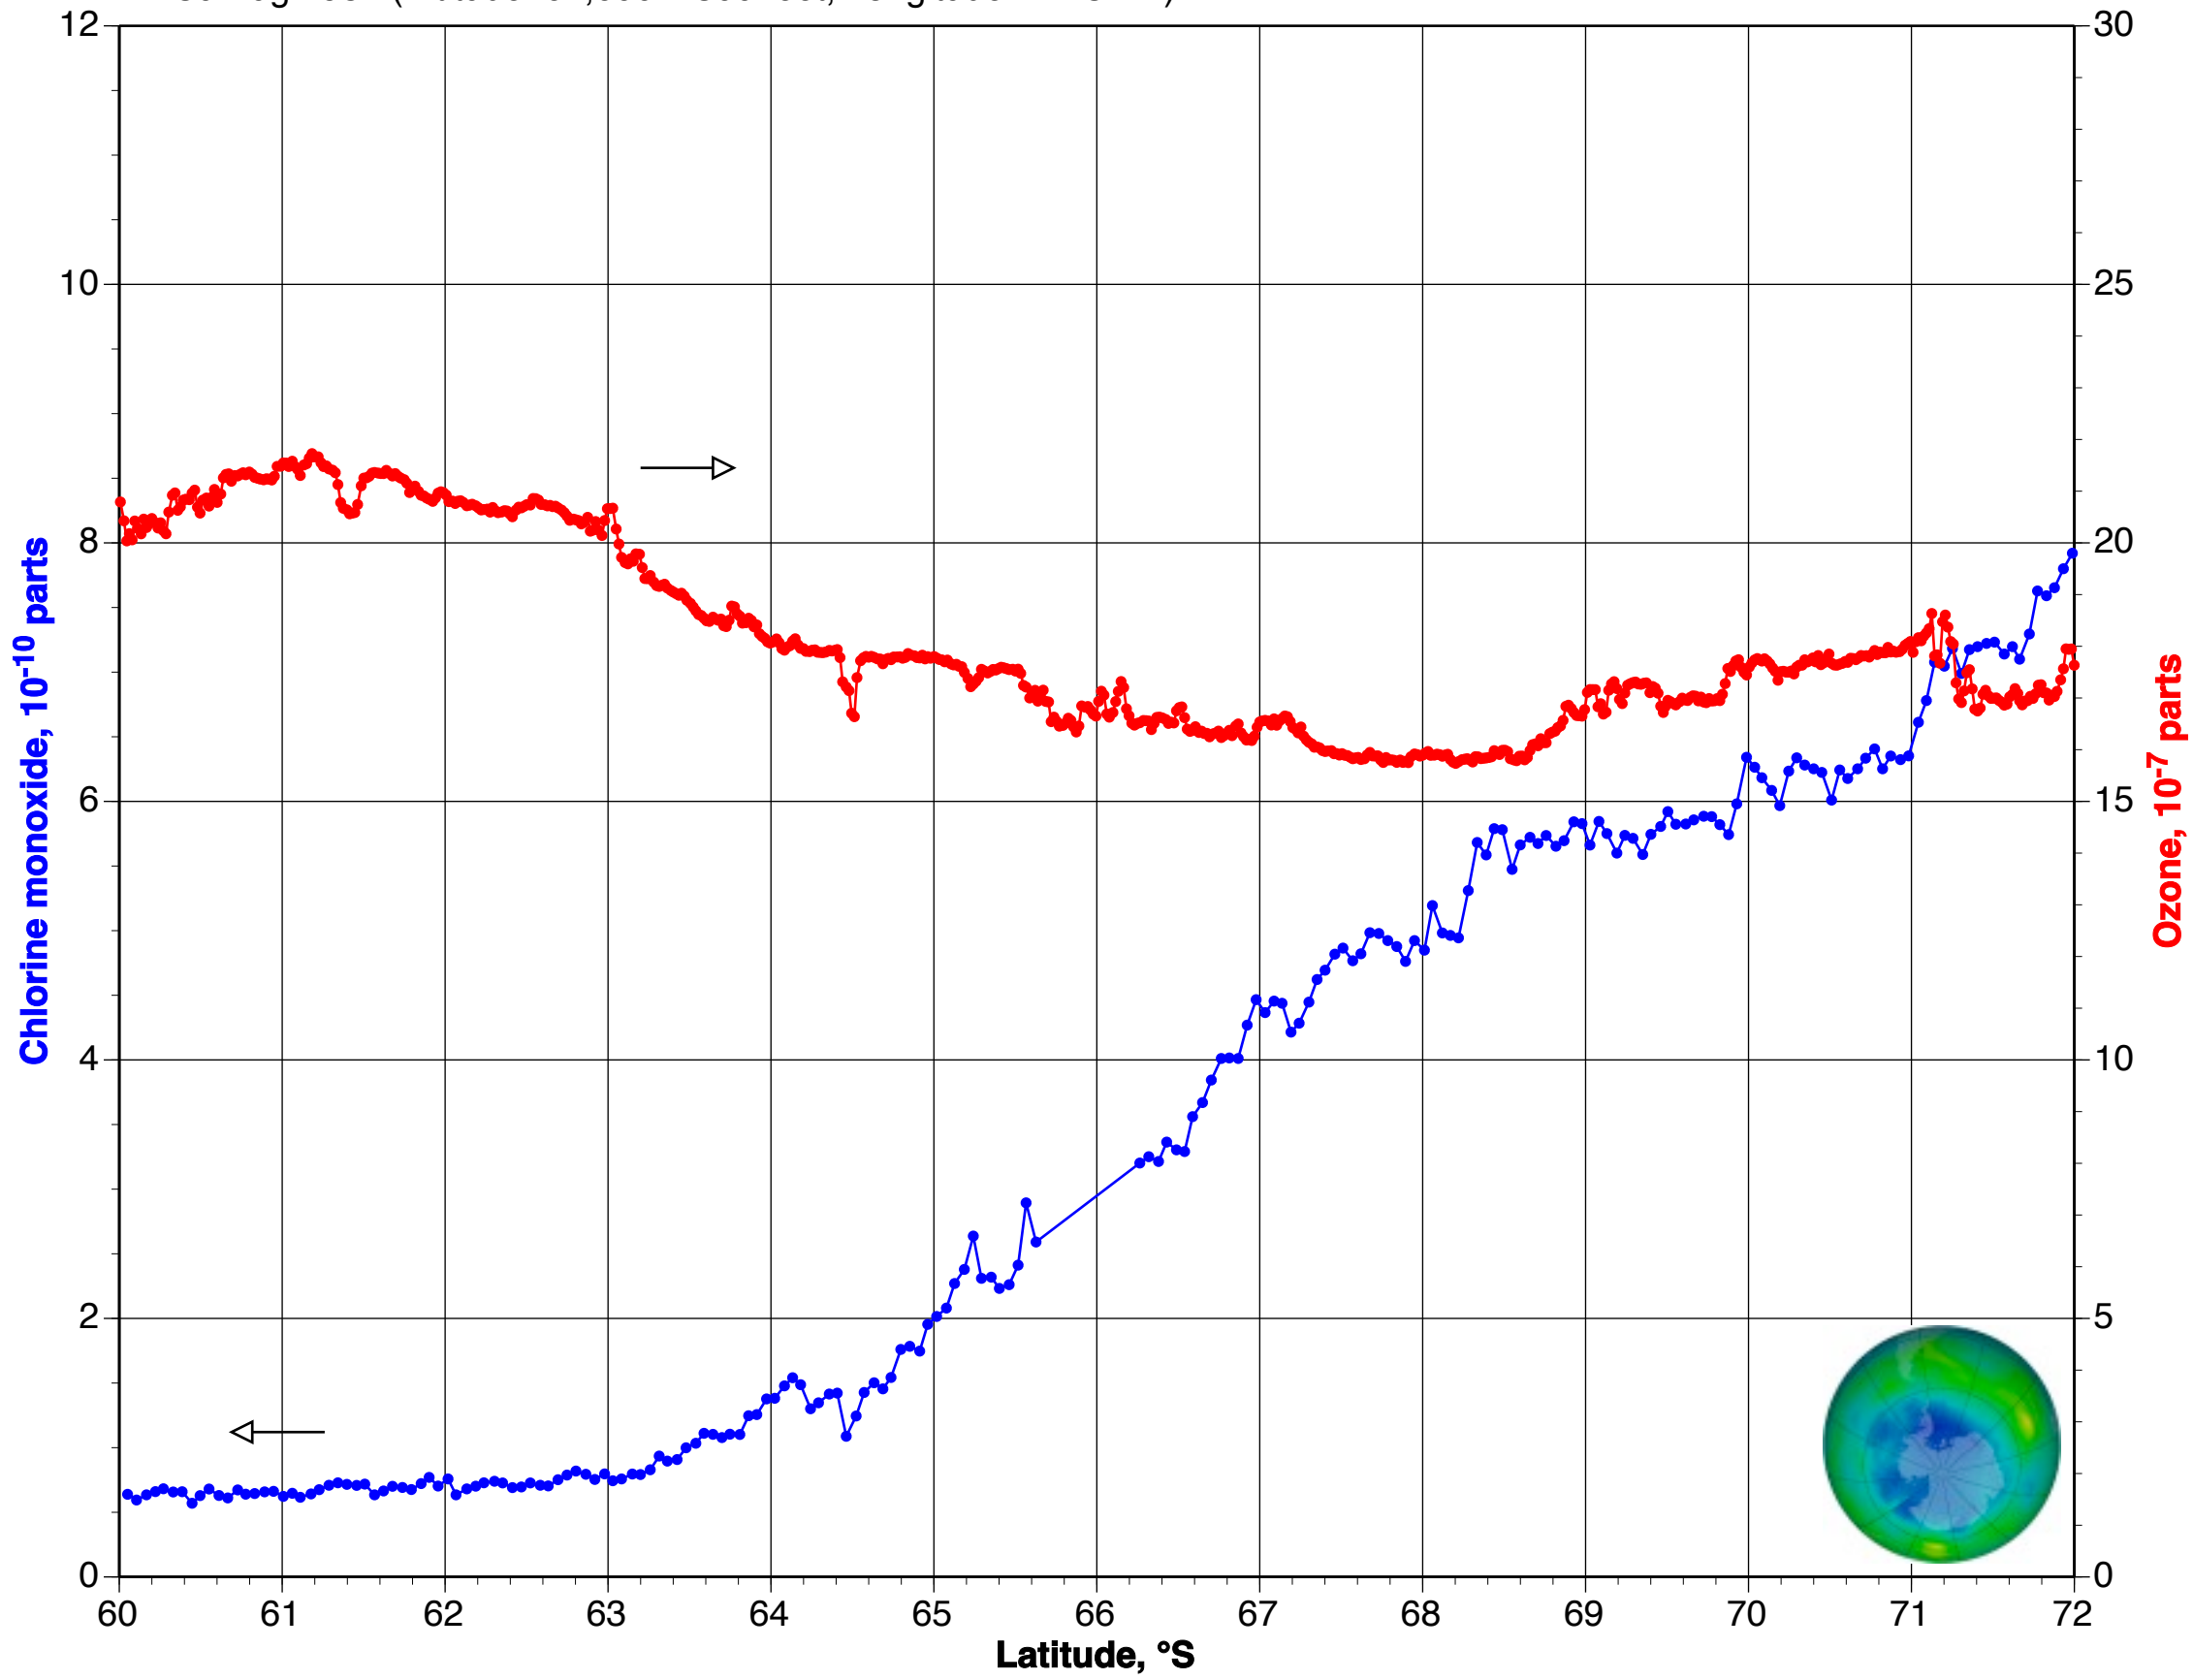

23 Aug 1987 (Altitude: 60,300±3700 feet, Longitude: 74±3 °W)

28 Aug 1987 (Altitude: 60,800±1900 feet, Longitude: 74±3 °W)

30 Aug 1987 (Altitude: 62,600±1300 feet, Longitude: 74±3 °W)

2 Sept 1987 (Altitude: 62,400±1700 feet, Longitude: 68±4 °W)

4 Sept 1987 (Altitude: 61,200±1200 feet, Longitude: 67.1±.1 °W)

16 Sept 1987 (Altitude: 65,500± 800 feet, Longitude: 68.1±.1 °W)

20 Sept 1987 (Altitude: 65,000±1000 feet, Longitude: 67.7±.2 °W)

21 Sept 1987 (Altitude: 64,900± 700 feet, Longitude: 68.7±.8 °W)

22 Sept 1987 (Altitude: 65,200±1100 feet, Longitude: 69±1°W)