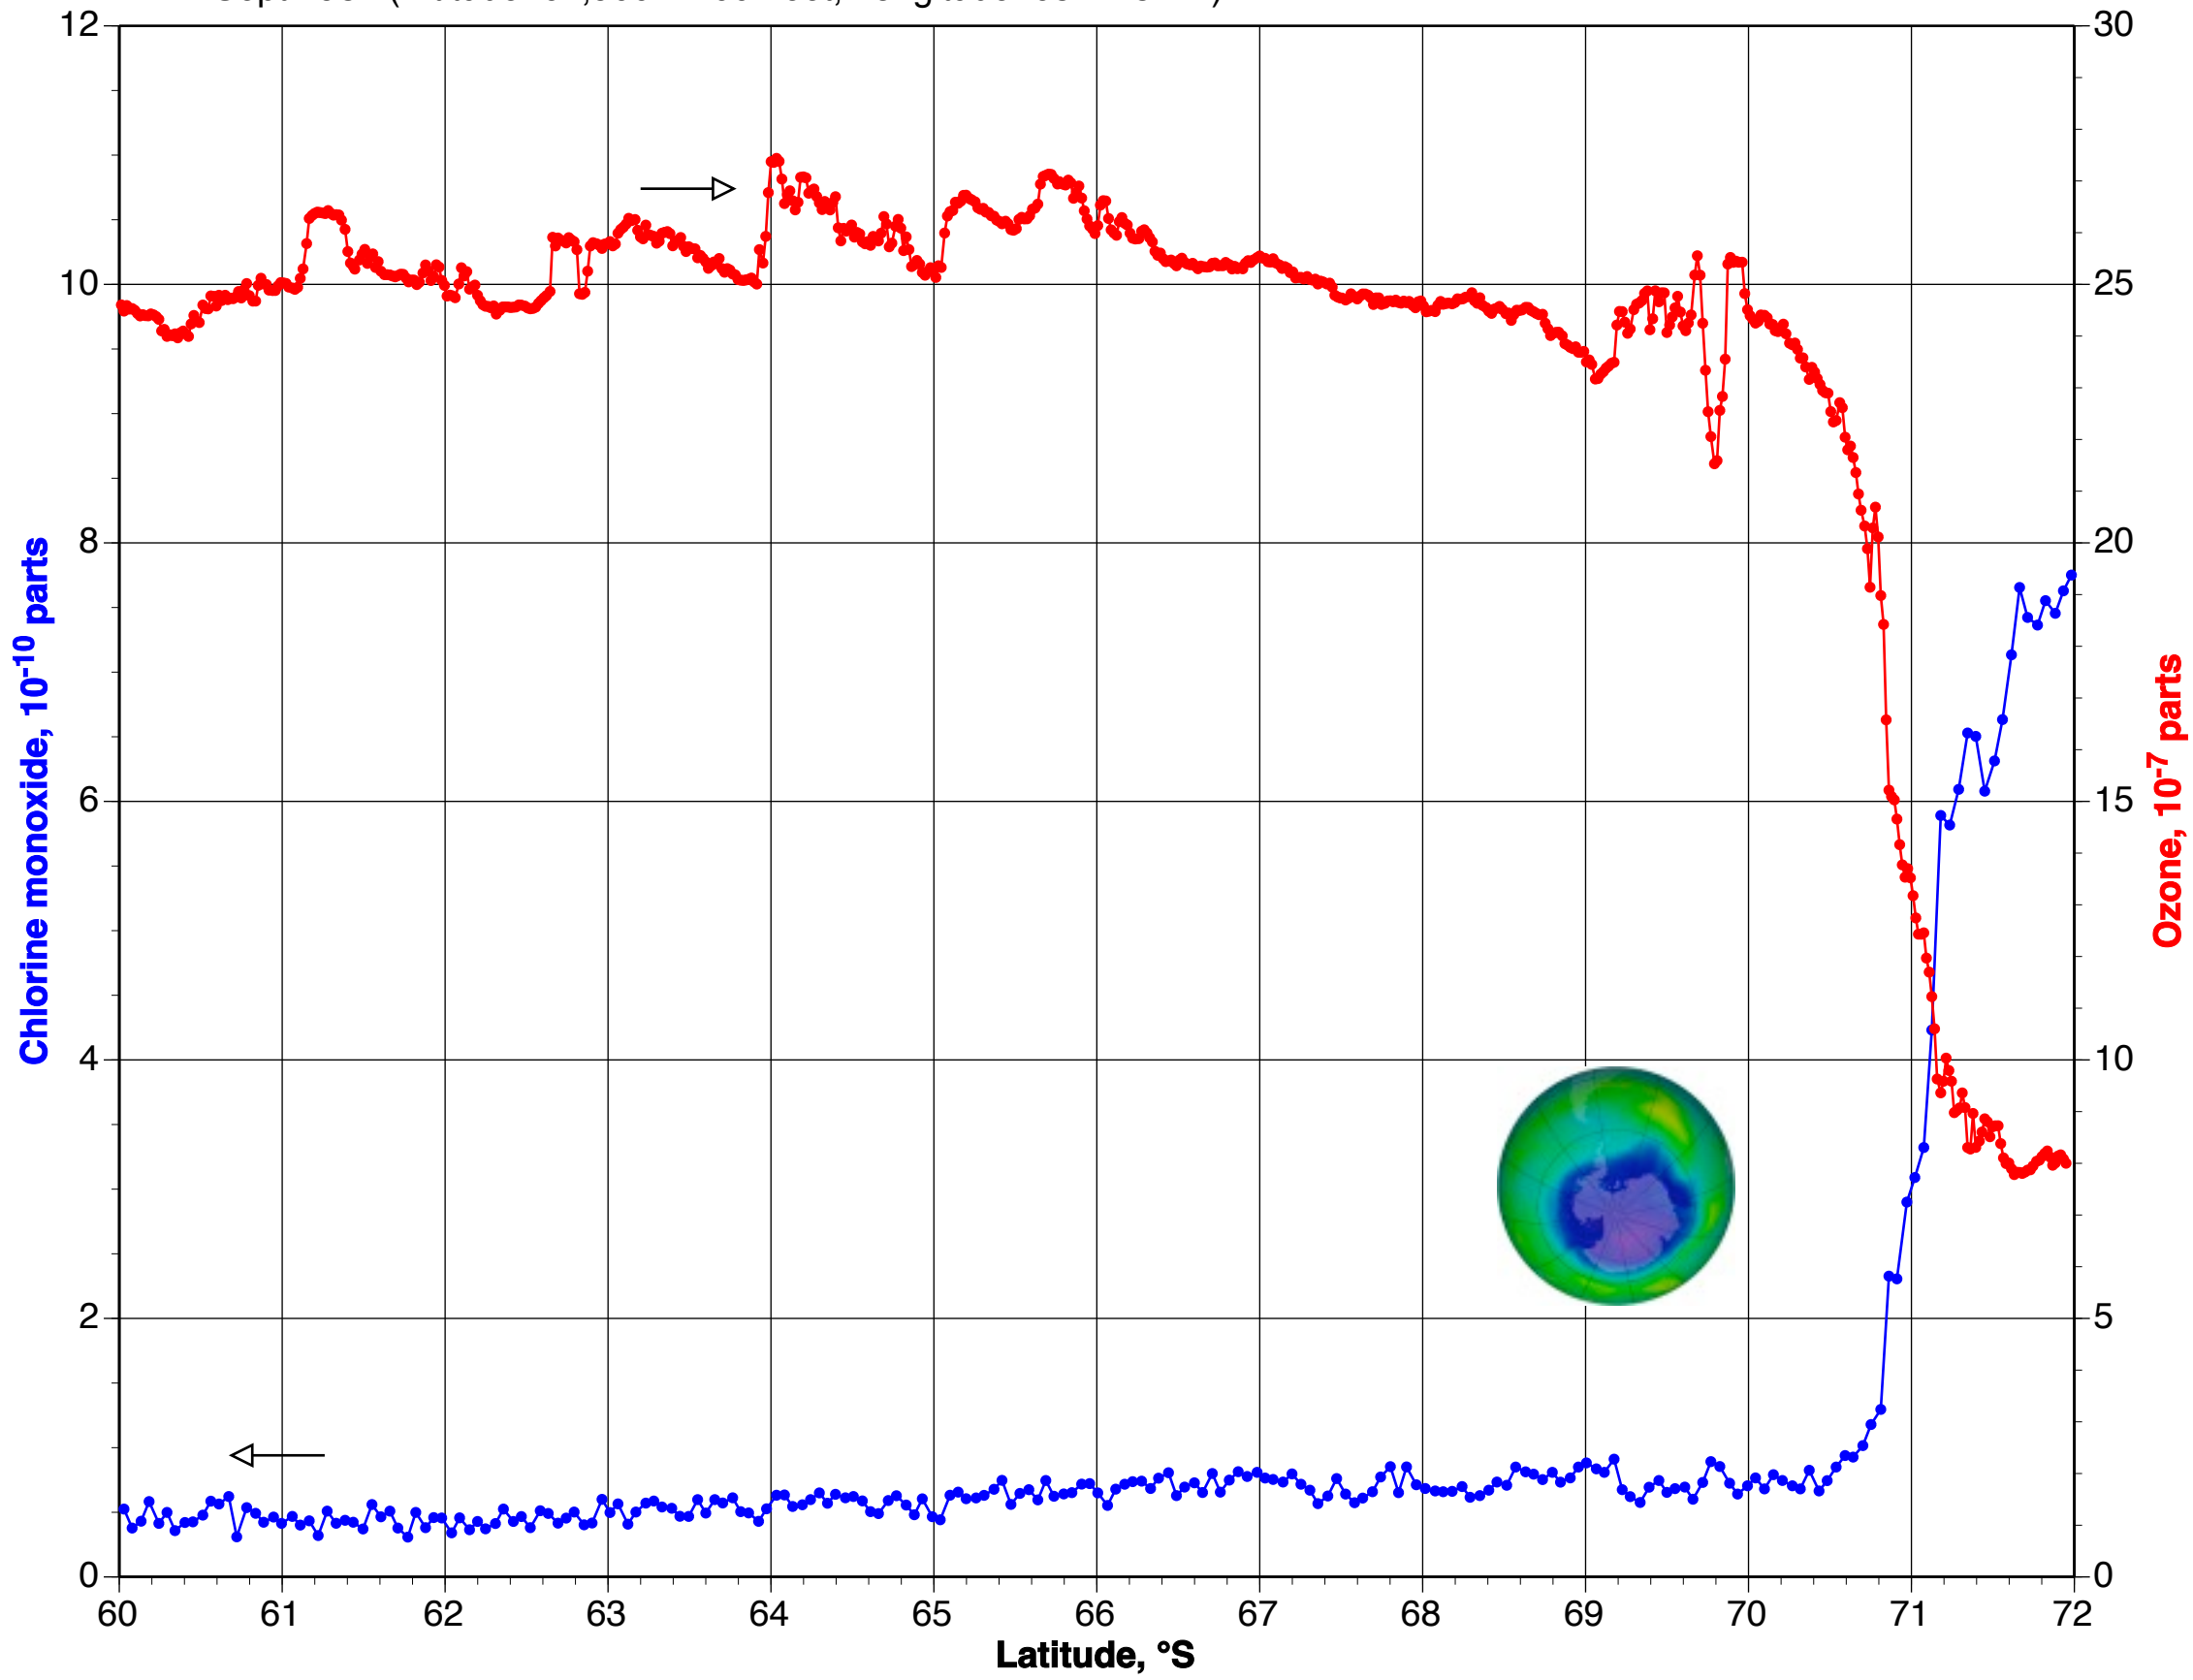

23 Aug 1987 (Altitude: 60,300±3700 feet, Longitude: 74±3 °W)

28 Aug 1987 (Altitude: 60,800±1900 feet, Longitude: 74±3 °W)

30 Aug 1987 (Altitude: 62,600±1300 feet, Longitude: 74±3 °W)

2 Sept 1987 (Altitude: 62,400±1700 feet, Longitude: 68±4 °W)

4 Sept 1987 (Altitude: 61,200±1200 feet, Longitude: 67.1±.1 °W)

16 Sept 1987 (Altitude: 65,500± 800 feet, Longitude: 68.1±.1 °W)

20 Sept 1987 (Altitude: 65,000±1000 feet, Longitude: 67.7±.2 °W)

21 Sept 1987 (Altitude: 64,900± 700 feet, Longitude: 68.7±.8 °W)

22 Sept 1987 (Altitude: 65,200±1100 feet, Longitude: 69±1°W)