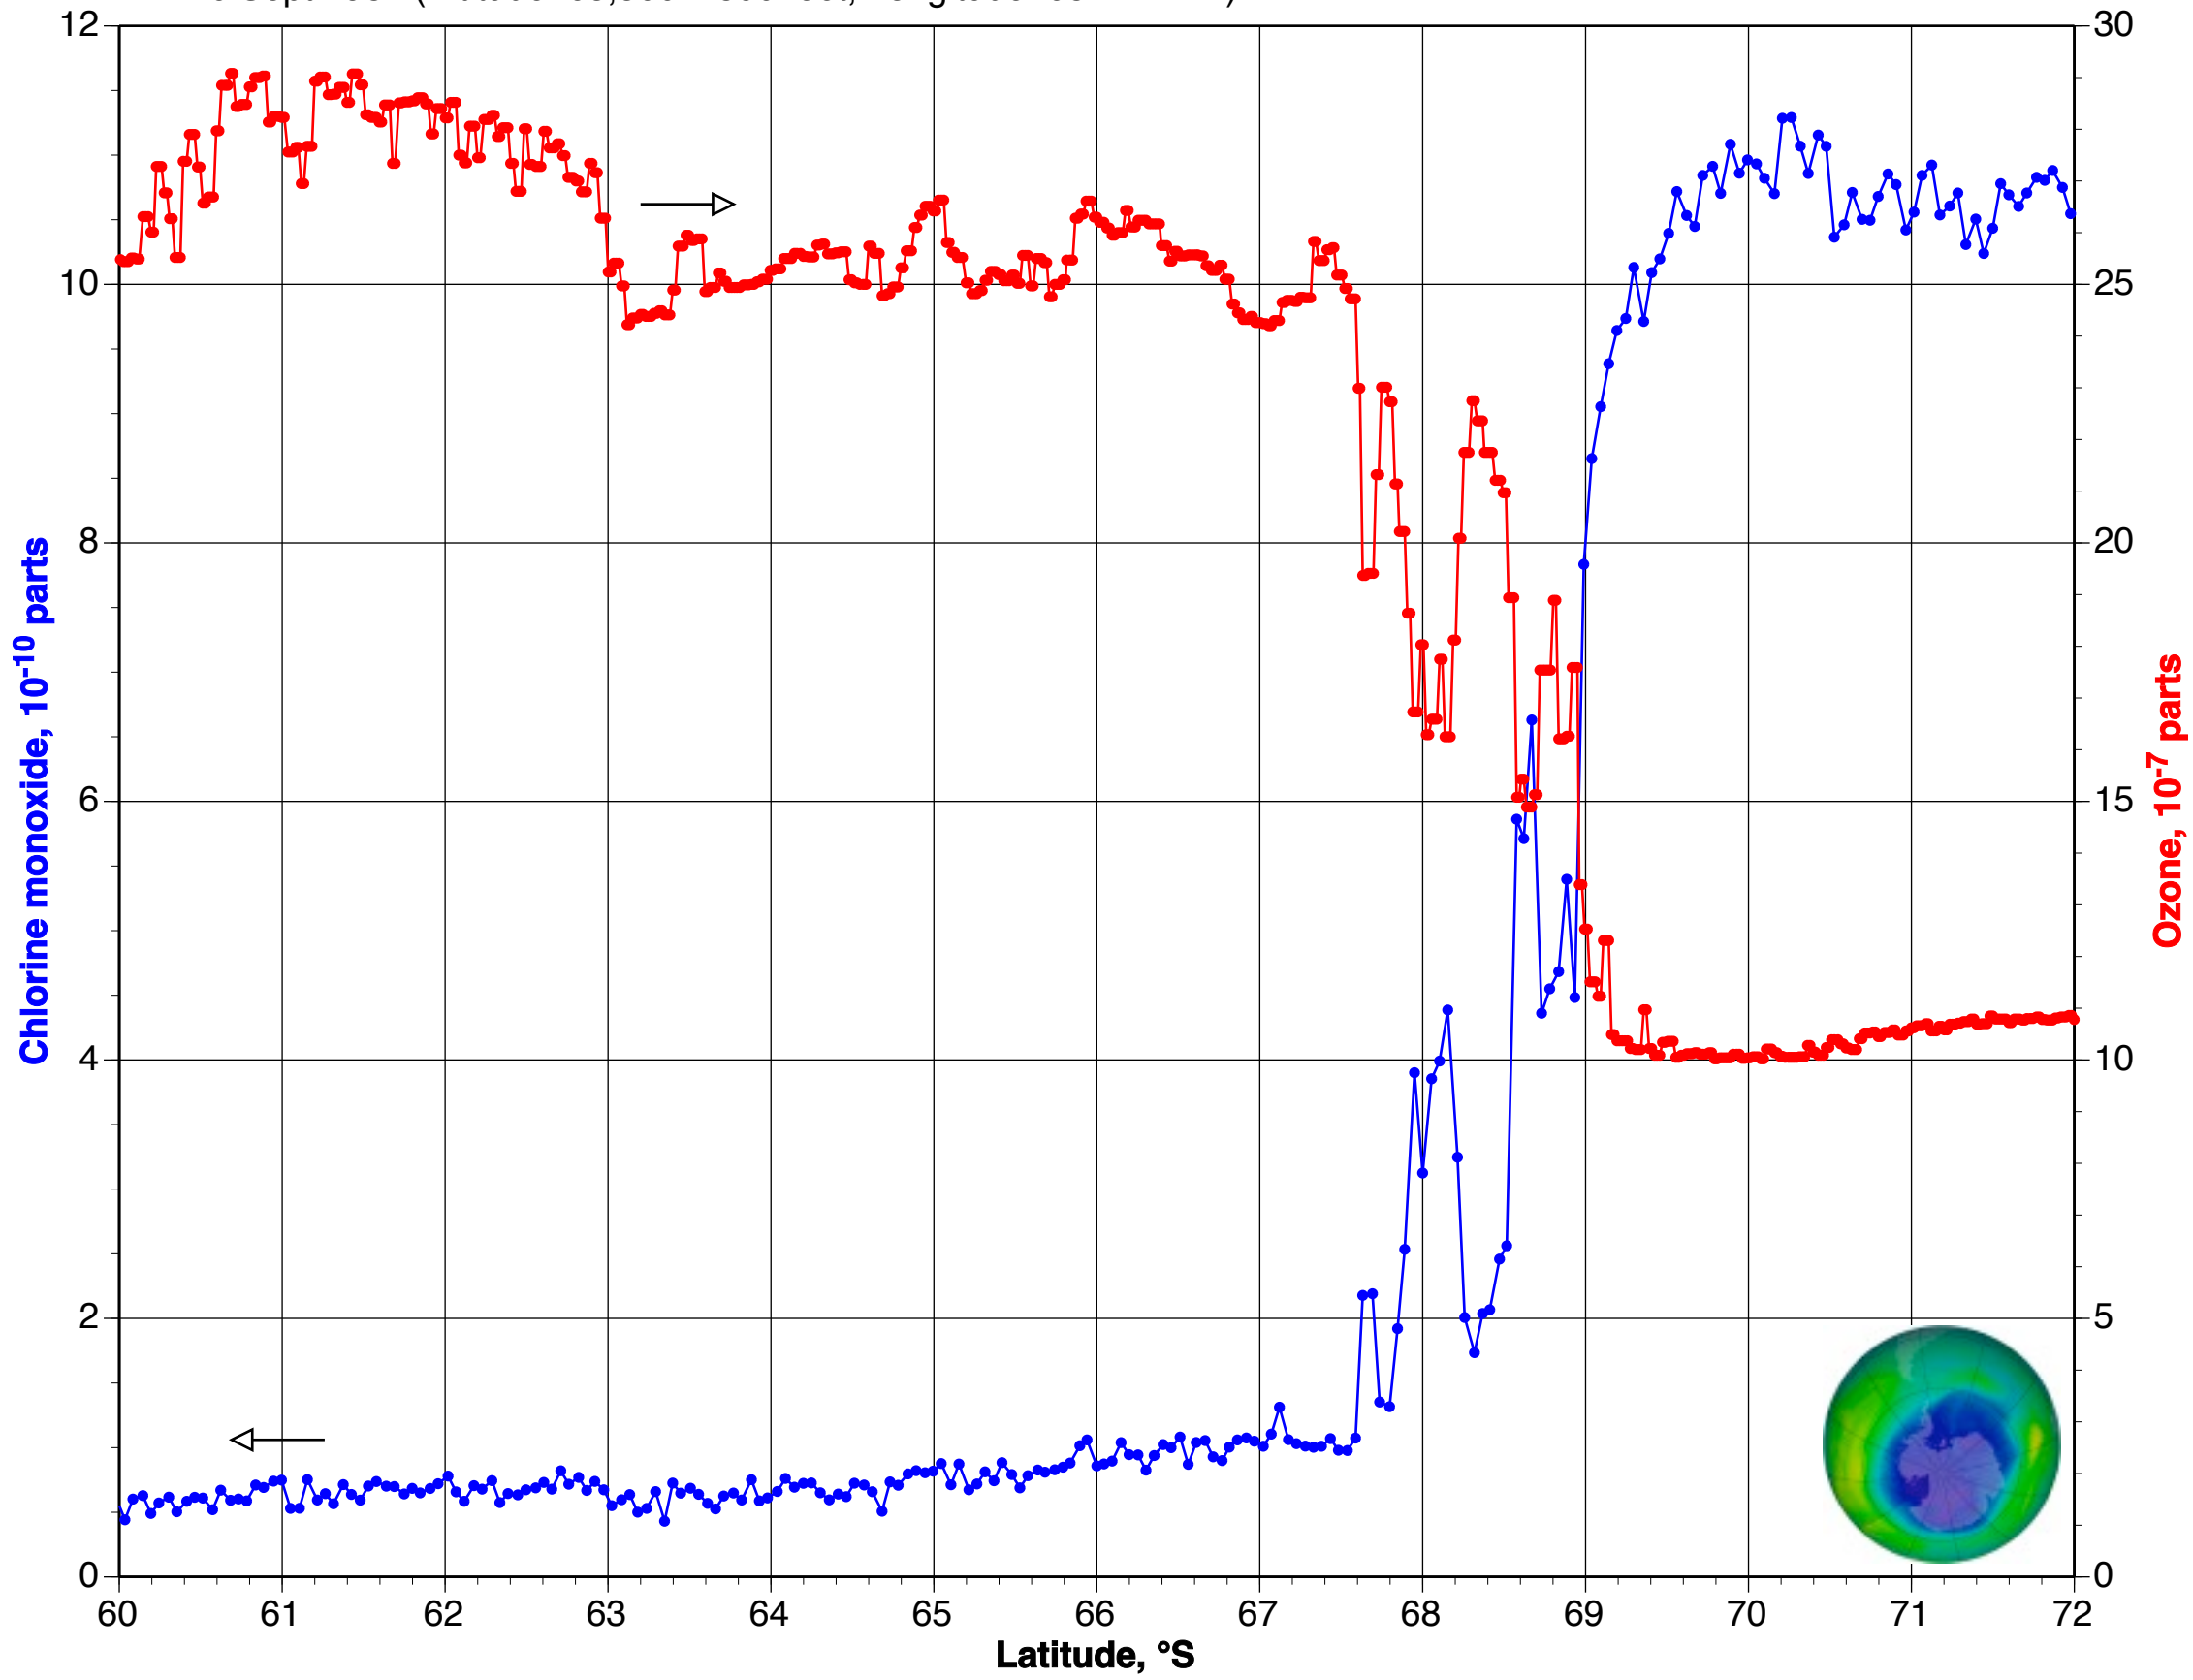

23 Aug 1987 (Altitude: 60,300±3700 feet, Longitude: 74±3 °W)

28 Aug 1987 (Altitude: 60,800±1900 feet, Longitude: 74±3 °W)

30 Aug 1987 (Altitude: 62,600±1300 feet, Longitude: 74±3 °W)

2 Sept 1987 (Altitude: 62,400±1700 feet, Longitude: 68±4 °W)

4 Sept 1987 (Altitude: 61,200±1200 feet, Longitude: 67.1±.1 °W)

16 Sept 1987 (Altitude: 65,500± 800 feet, Longitude: 68.1±.1 °W)

20 Sept 1987 (Altitude: 65,000±1000 feet, Longitude: 67.7±.2 °W)

21 Sept 1987 (Altitude: 64,900± 700 feet, Longitude: 68.7±.8 °W)

22 Sept 1987 (Altitude: 65,200±1100 feet, Longitude: 69±1°W)