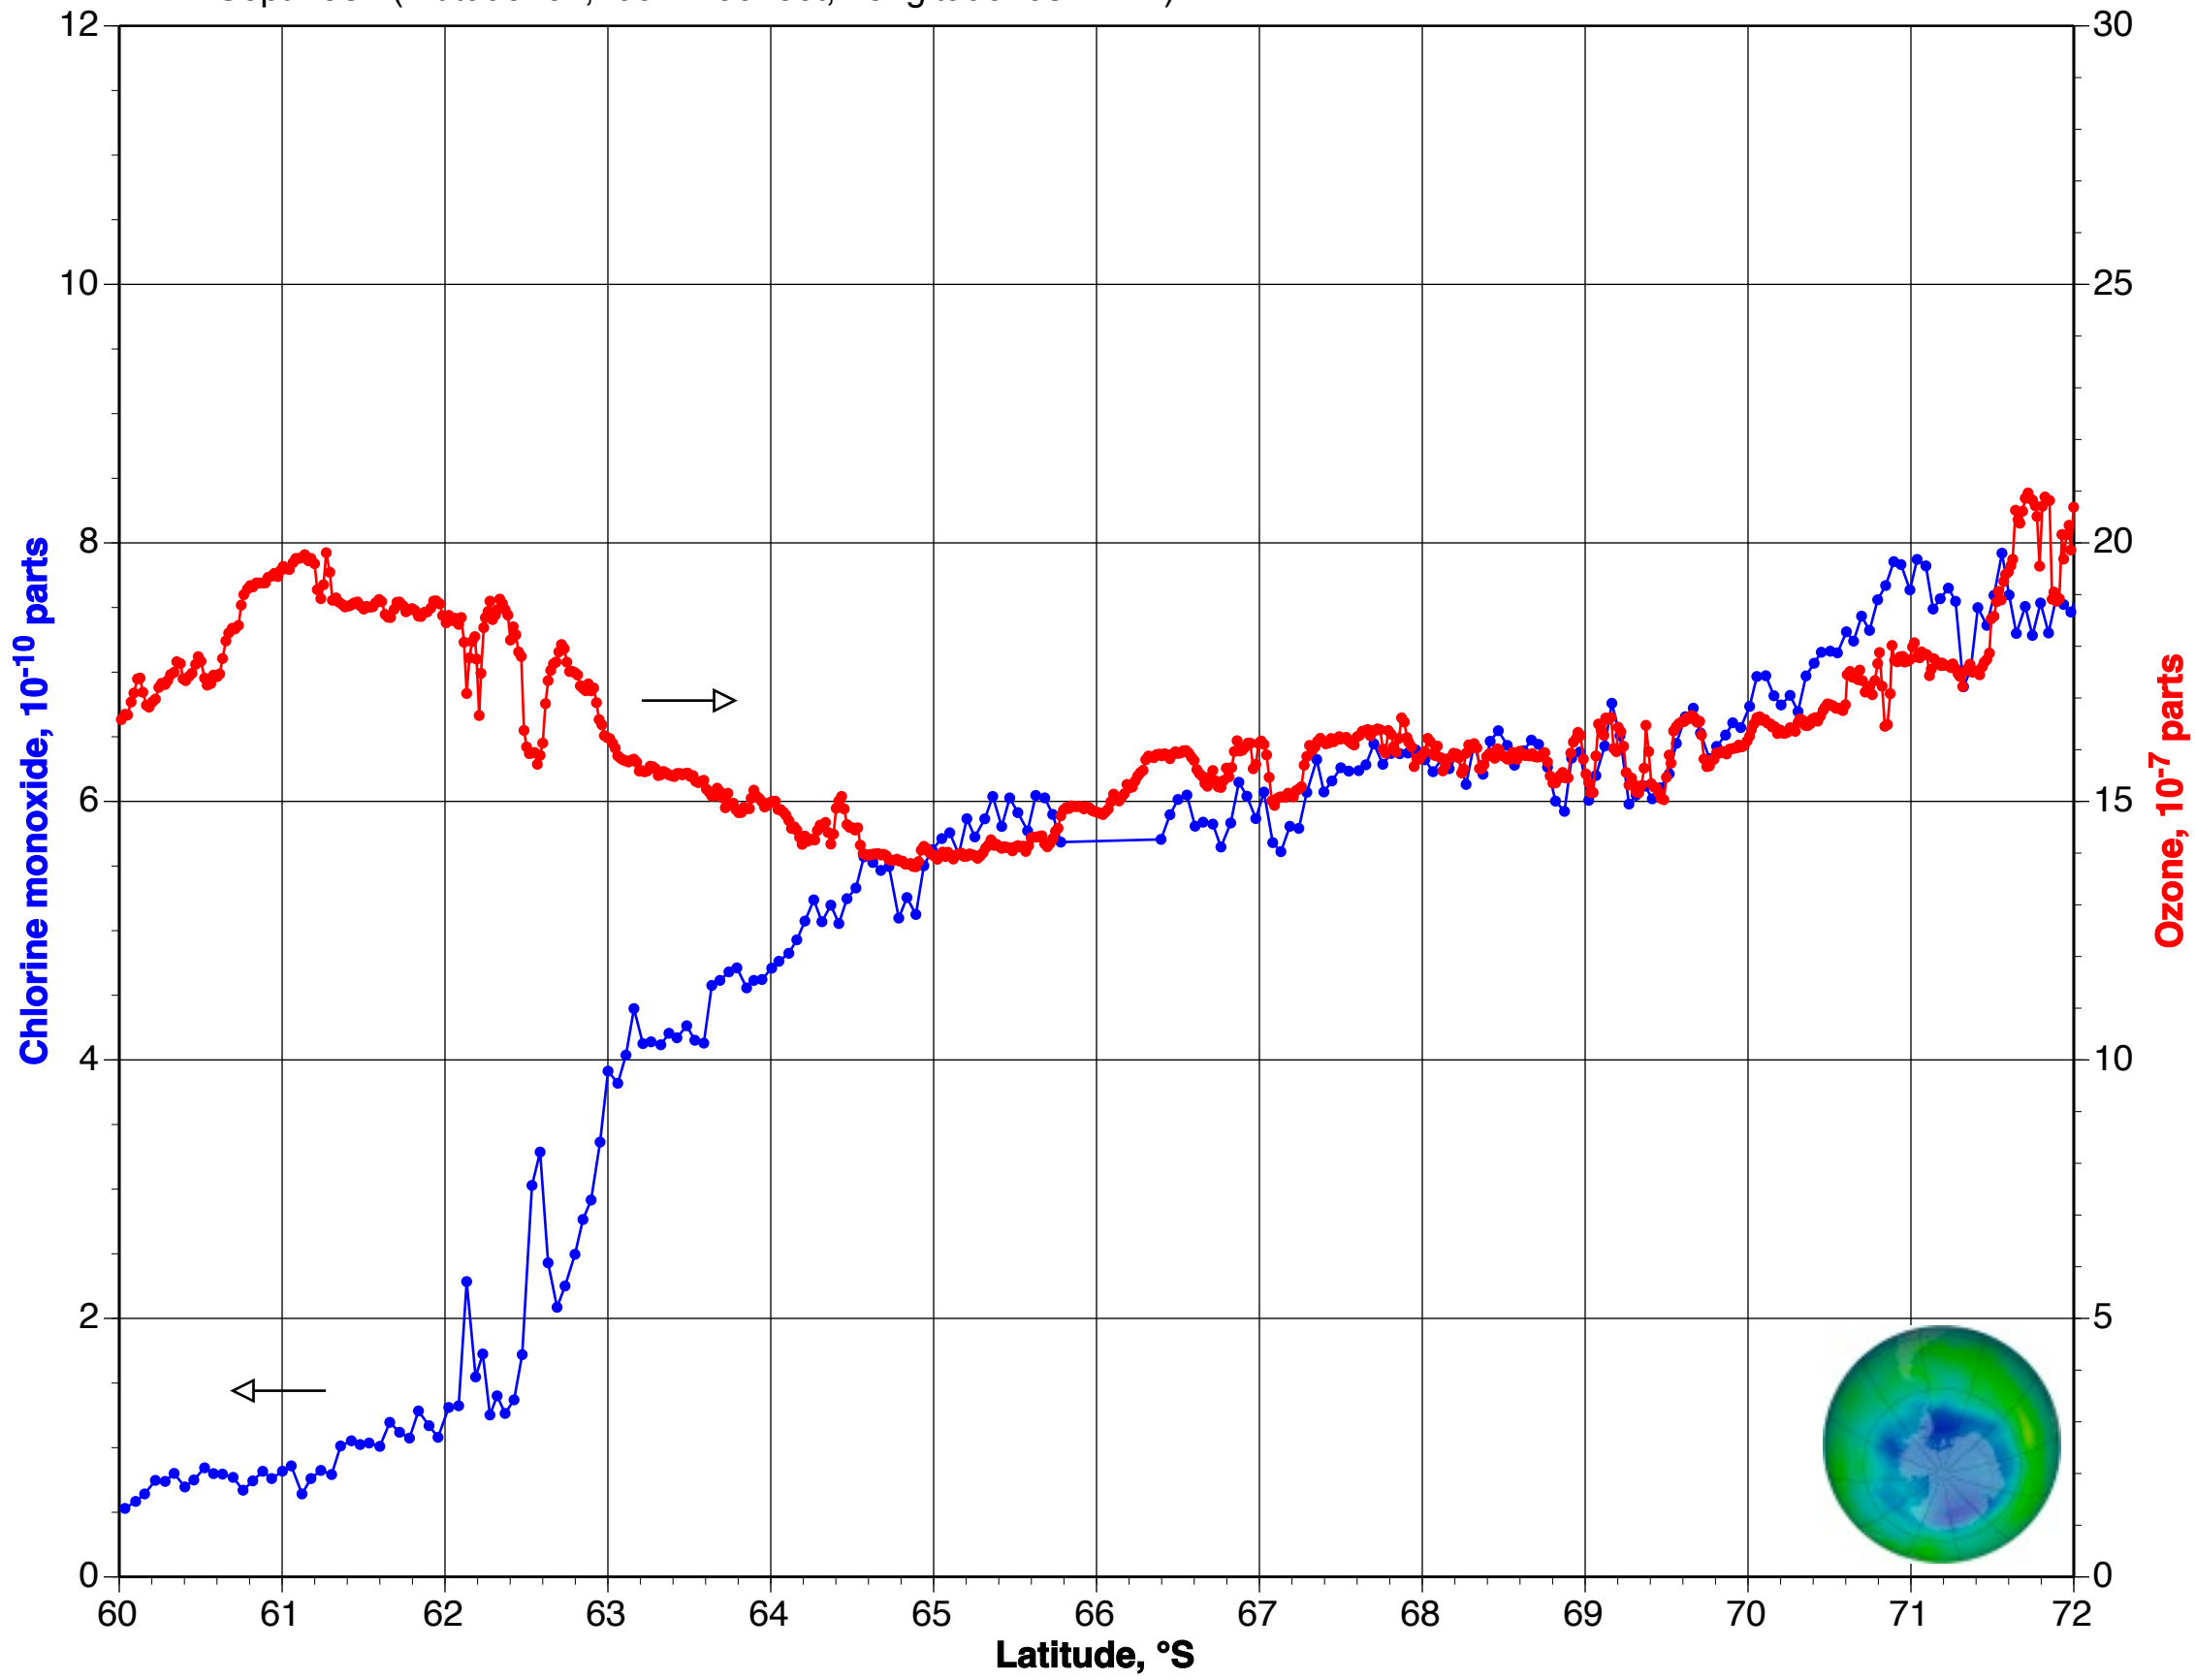

23 Aug 1987 (Altitude: 60,300±3700 feet, Longitude: 74±3 °W)

28 Aug 1987 (Altitude: 60,800±1900 feet, Longitude: 74±3 °W)

30 Aug 1987 (Altitude: 62,600±1300 feet, Longitude: 74±3 °W)

2 Sept 1987 (Altitude: 62,400±1700 feet, Longitude: 68±4 °W)

4 Sept 1987 (Altitude: 61,200±1200 feet, Longitude: 67.1±.1 °W)

16 Sept 1987 (Altitude: 65,500± 800 feet, Longitude: 68.1±.1 °W)

20 Sept 1987 (Altitude: 65,000±1000 feet, Longitude: 67.7±.2 °W)

21 Sept 1987 (Altitude: 64,900± 700 feet, Longitude: 68.7±.8 °W)

22 Sept 1987 (Altitude: 65,200±1100 feet, Longitude: 69±1°W)