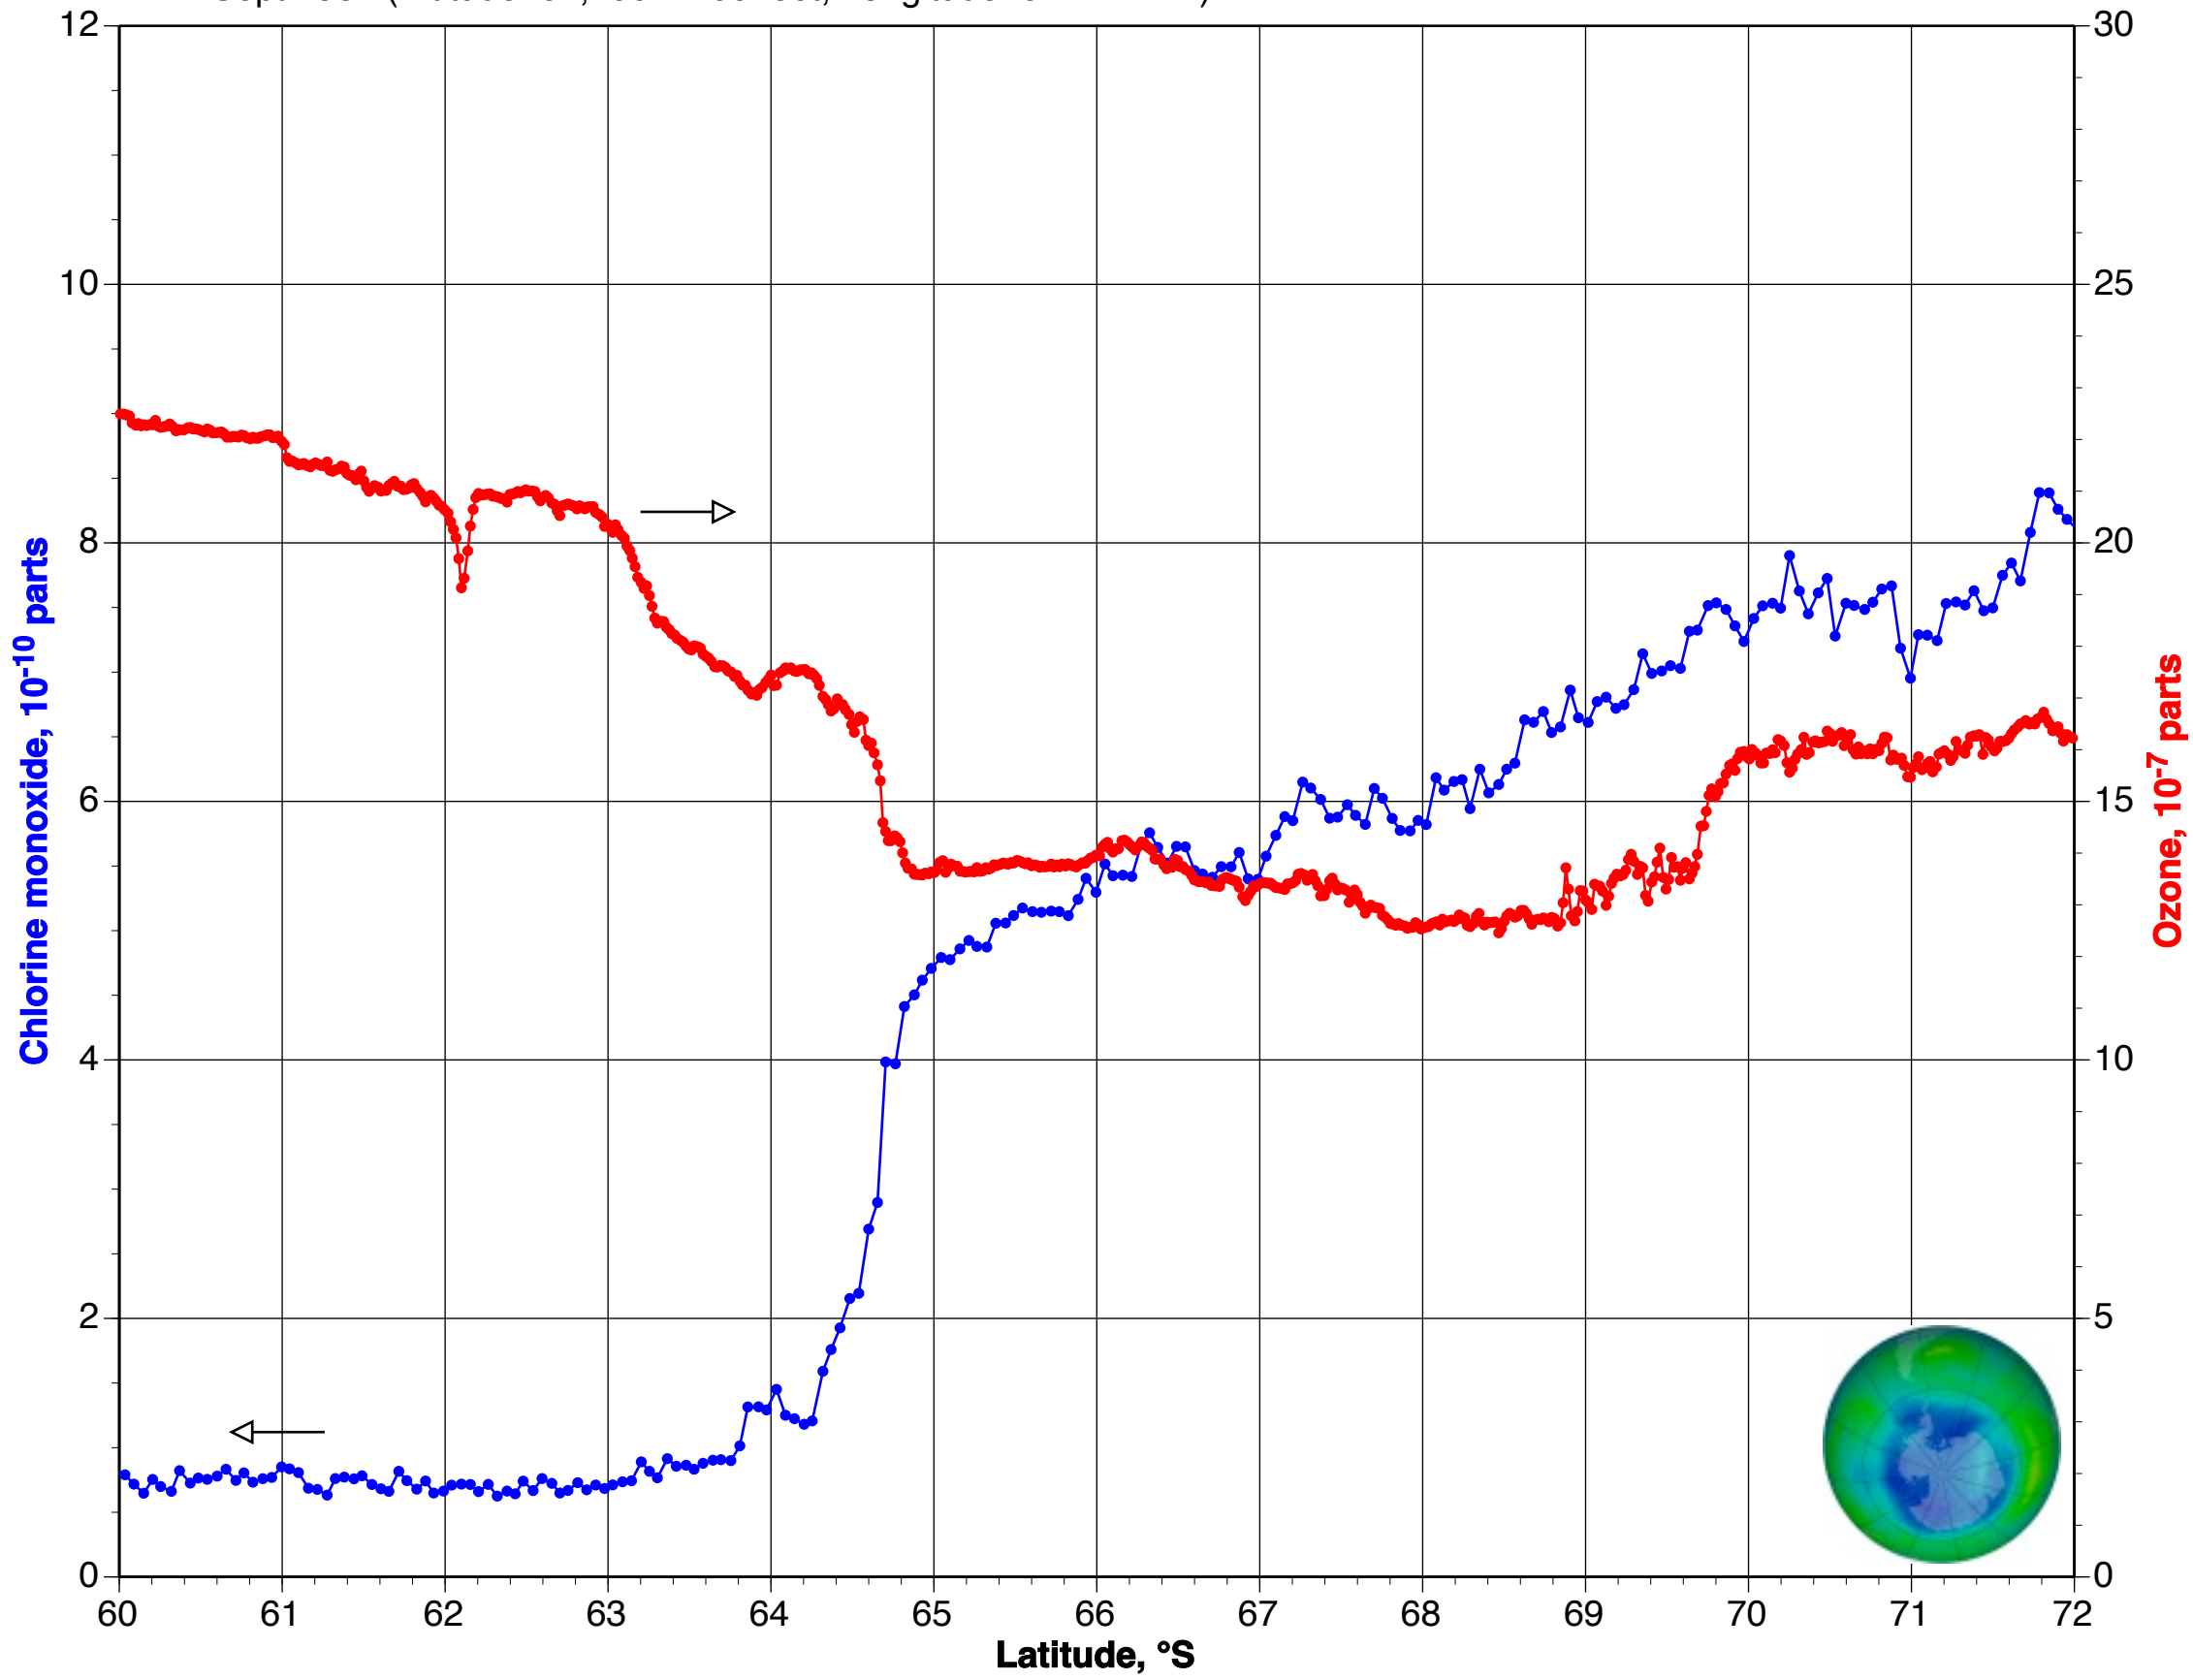

23 Aug 1987 (Altitude: 60,300±3700 feet, Longitude: 74±3 °W)

28 Aug 1987 (Altitude: 60,800±1900 feet, Longitude: 74±3 °W)

30 Aug 1987 (Altitude: 62,600±1300 feet, Longitude: 74±3 °W)

2 Sept 1987 (Altitude: 62,400±1700 feet, Longitude: 68±4 °W)

4 Sept 1987 (Altitude: 61,200±1200 feet, Longitude: 67.1±.1 °W)

16 Sept 1987 (Altitude: 65,500± 800 feet, Longitude: 68.1±.1 °W)

20 Sept 1987 (Altitude: 65,000±1000 feet, Longitude: 67.7±.2 °W)

21 Sept 1987 (Altitude: 64,900± 700 feet, Longitude: 68.7±.8 °W)

22 Sept 1987 (Altitude: 65,200±1100 feet, Longitude: 69±1°W)