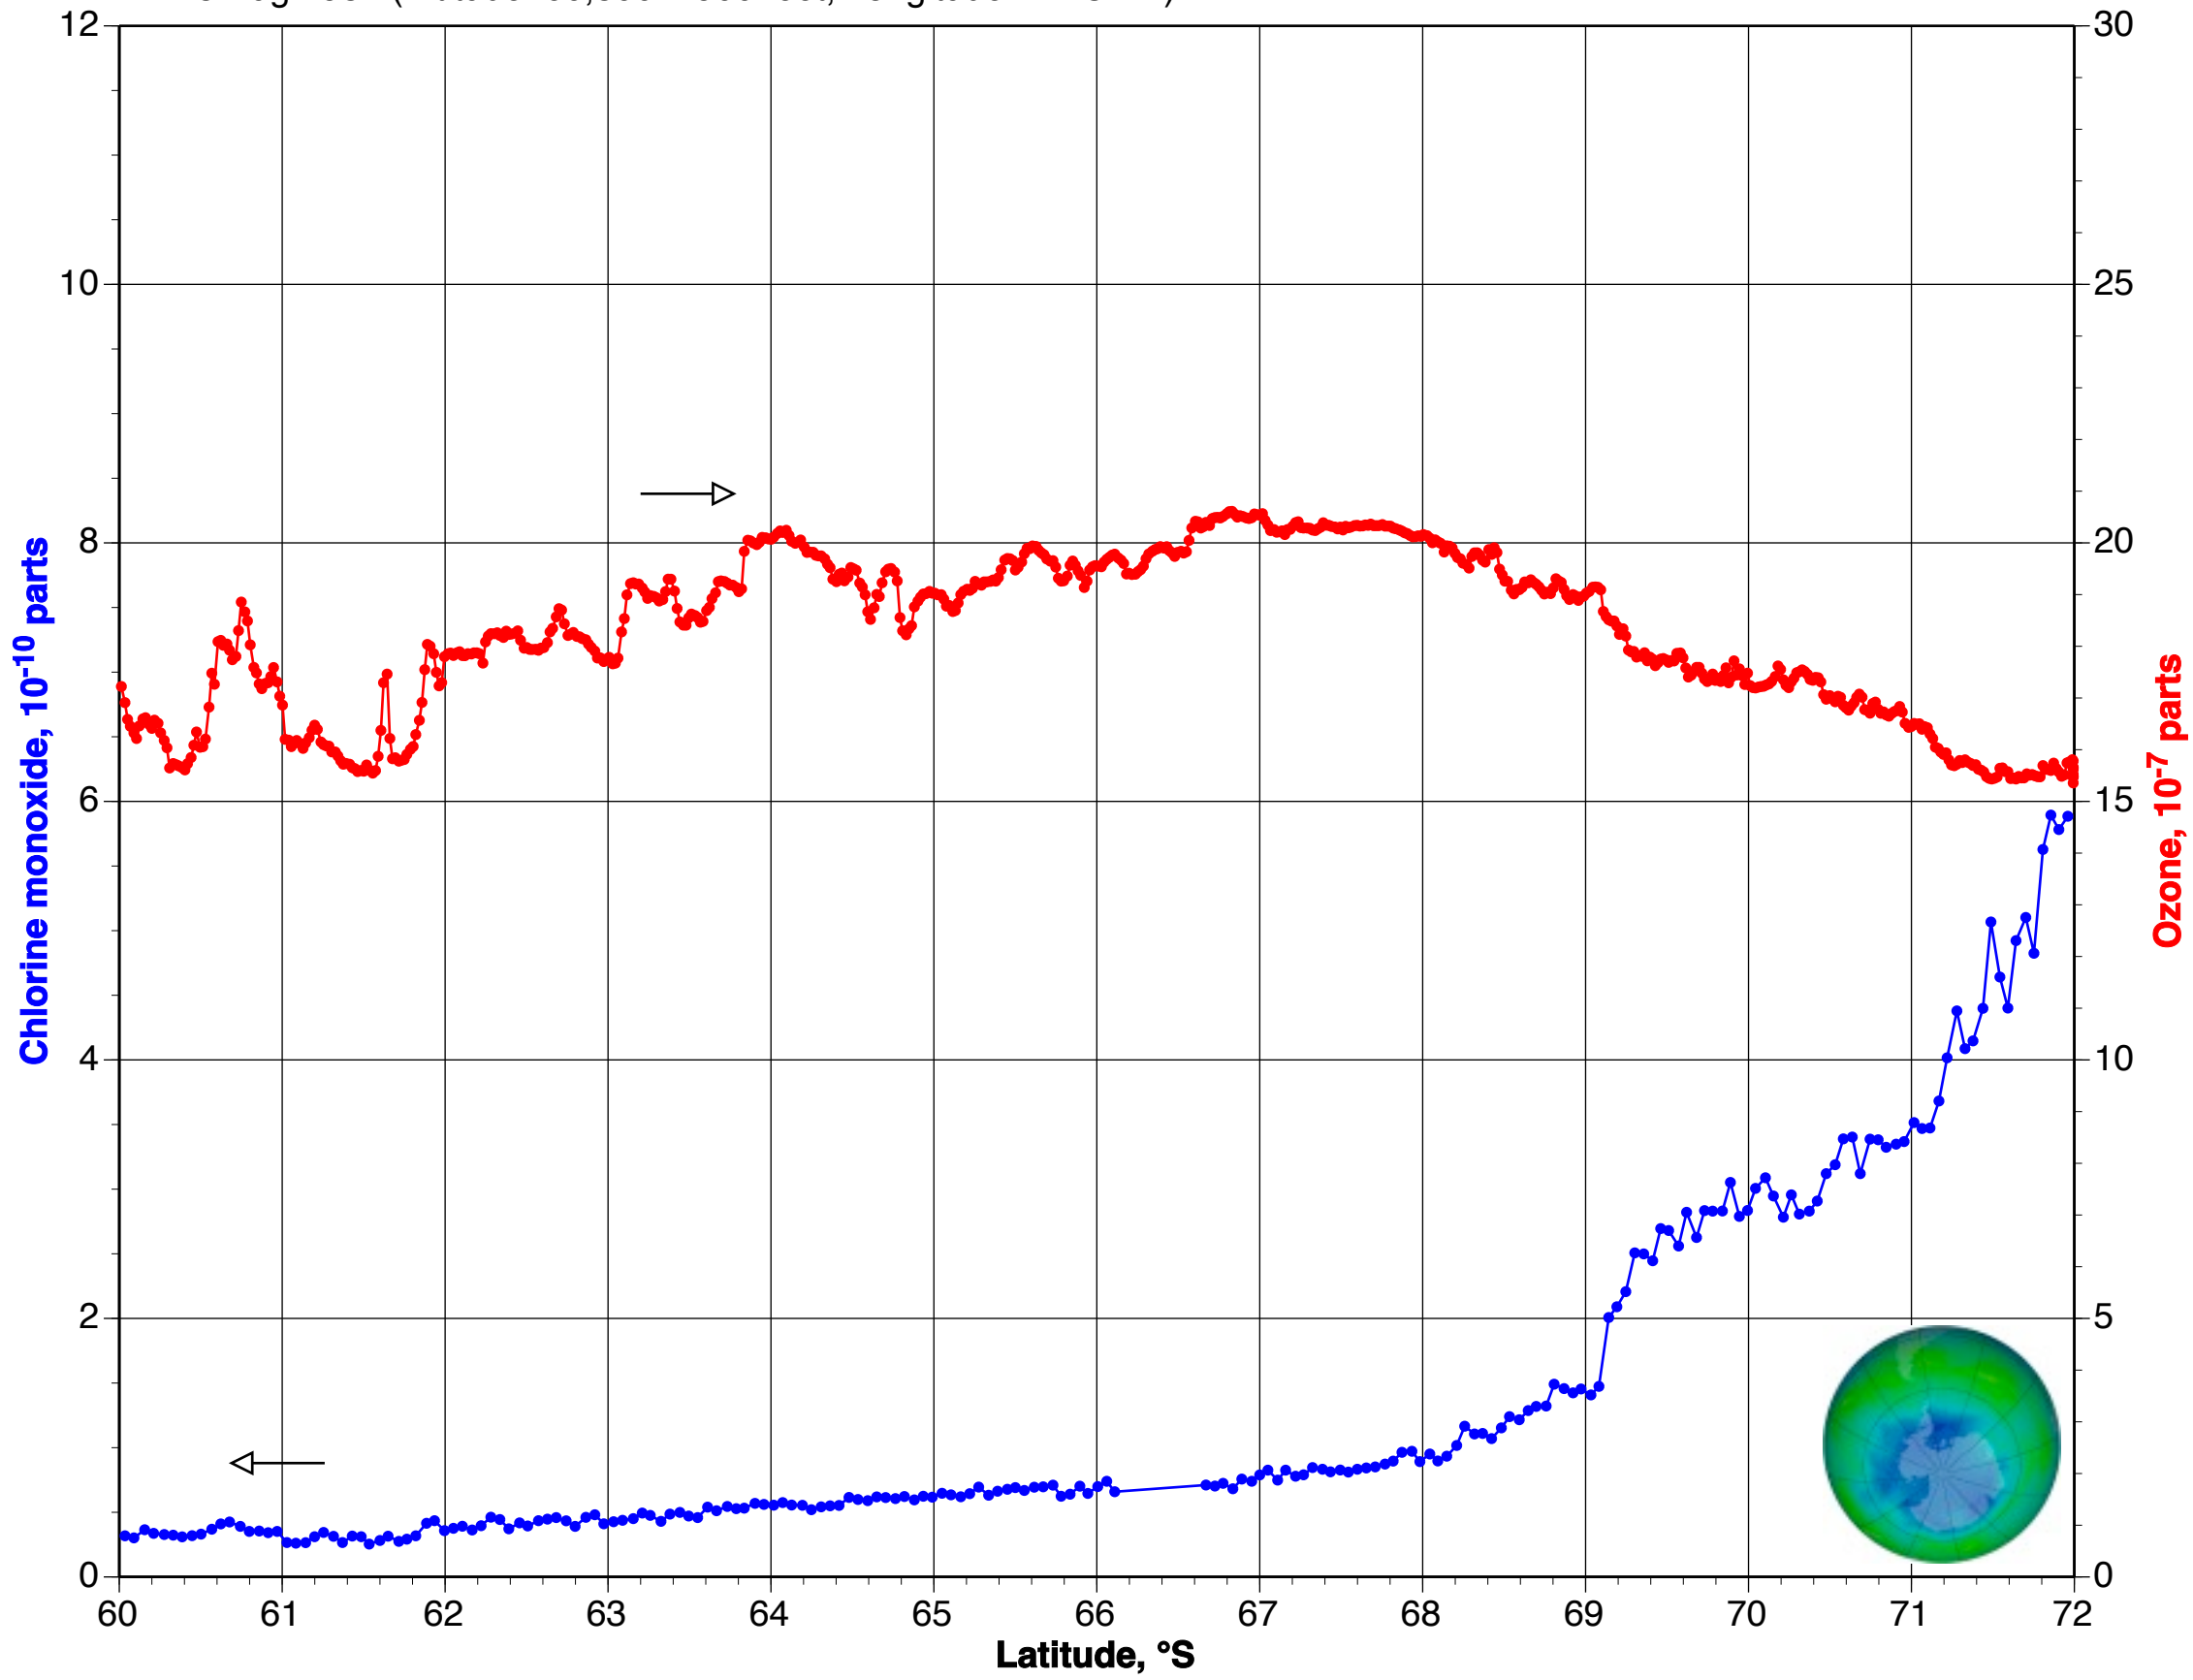

23 Aug 1987 (Altitude: 60,300±3700 feet, Longitude: 74±3 °W)

28 Aug 1987 (Altitude: 60,800±1900 feet, Longitude: 74±3 °W)

30 Aug 1987 (Altitude: 62,600±1300 feet, Longitude: 74±3 °W)

2 Sept 1987 (Altitude: 62,400±1700 feet, Longitude: 68±4 °W)

4 Sept 1987 (Altitude: 61,200±1200 feet, Longitude: 67.1±.1 °W)

16 Sept 1987 (Altitude: 65,500± 800 feet, Longitude: 68.1±.1 °W)

20 Sept 1987 (Altitude: 65,000±1000 feet, Longitude: 67.7±.2 °W)

21 Sept 1987 (Altitude: 64,900± 700 feet, Longitude: 68.7±.8 °W)

22 Sept 1987 (Altitude: 65,200±1100 feet, Longitude: 69±1°W)