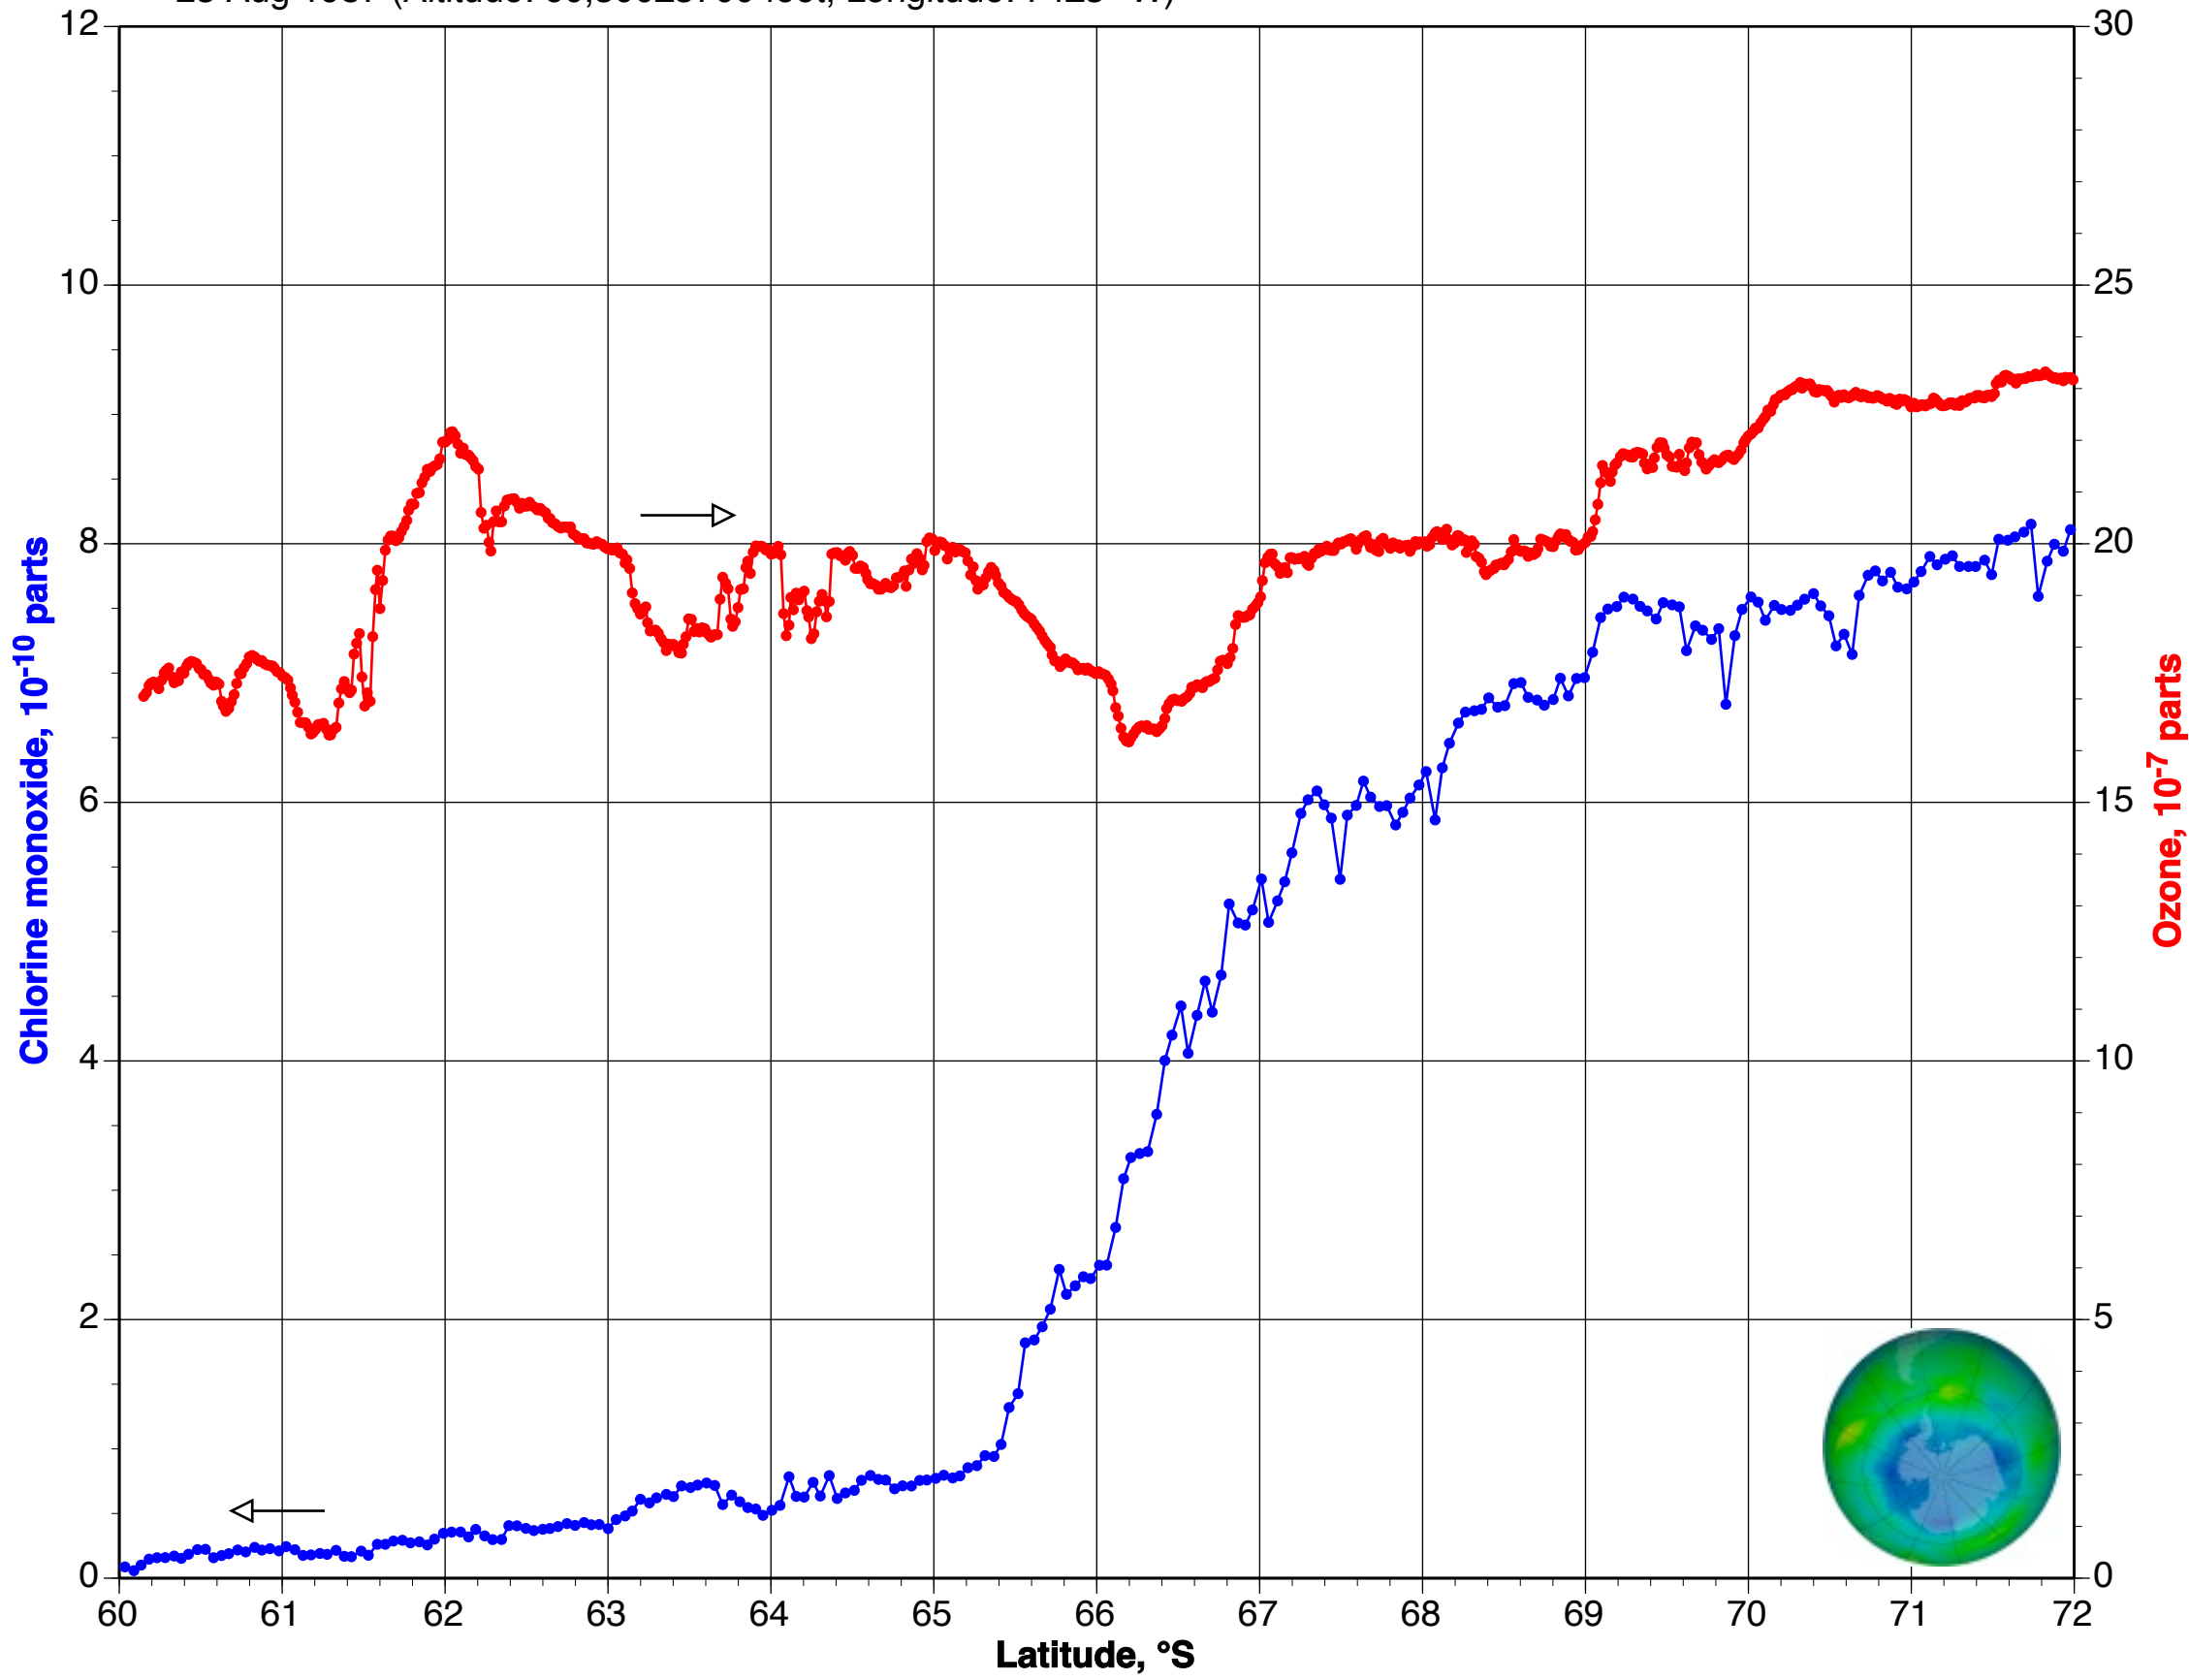

23 Aug 1987 (Altitude: 60,300±3700 feet, Longitude: 74±3 °W)

28 Aug 1987 (Altitude: 60,800±1900 feet, Longitude: 74±3 °W)

30 Aug 1987 (Altitude: 62,600±1300 feet, Longitude: 74±3 °W)

2 Sept 1987 (Altitude: 62,400±1700 feet, Longitude: 68±4 °W)

4 Sept 1987 (Altitude: 61,200±1200 feet, Longitude: 67.1±.1 °W)

16 Sept 1987 (Altitude: 65,500± 800 feet, Longitude: 68.1±.1 °W)

20 Sept 1987 (Altitude: 65,000±1000 feet, Longitude: 67.7±.2 °W)

21 Sept 1987 (Altitude: 64,900± 700 feet, Longitude: 68.7±.8 °W)

22 Sept 1987 (Altitude: 65,200±1100 feet, Longitude: 69±1°W)