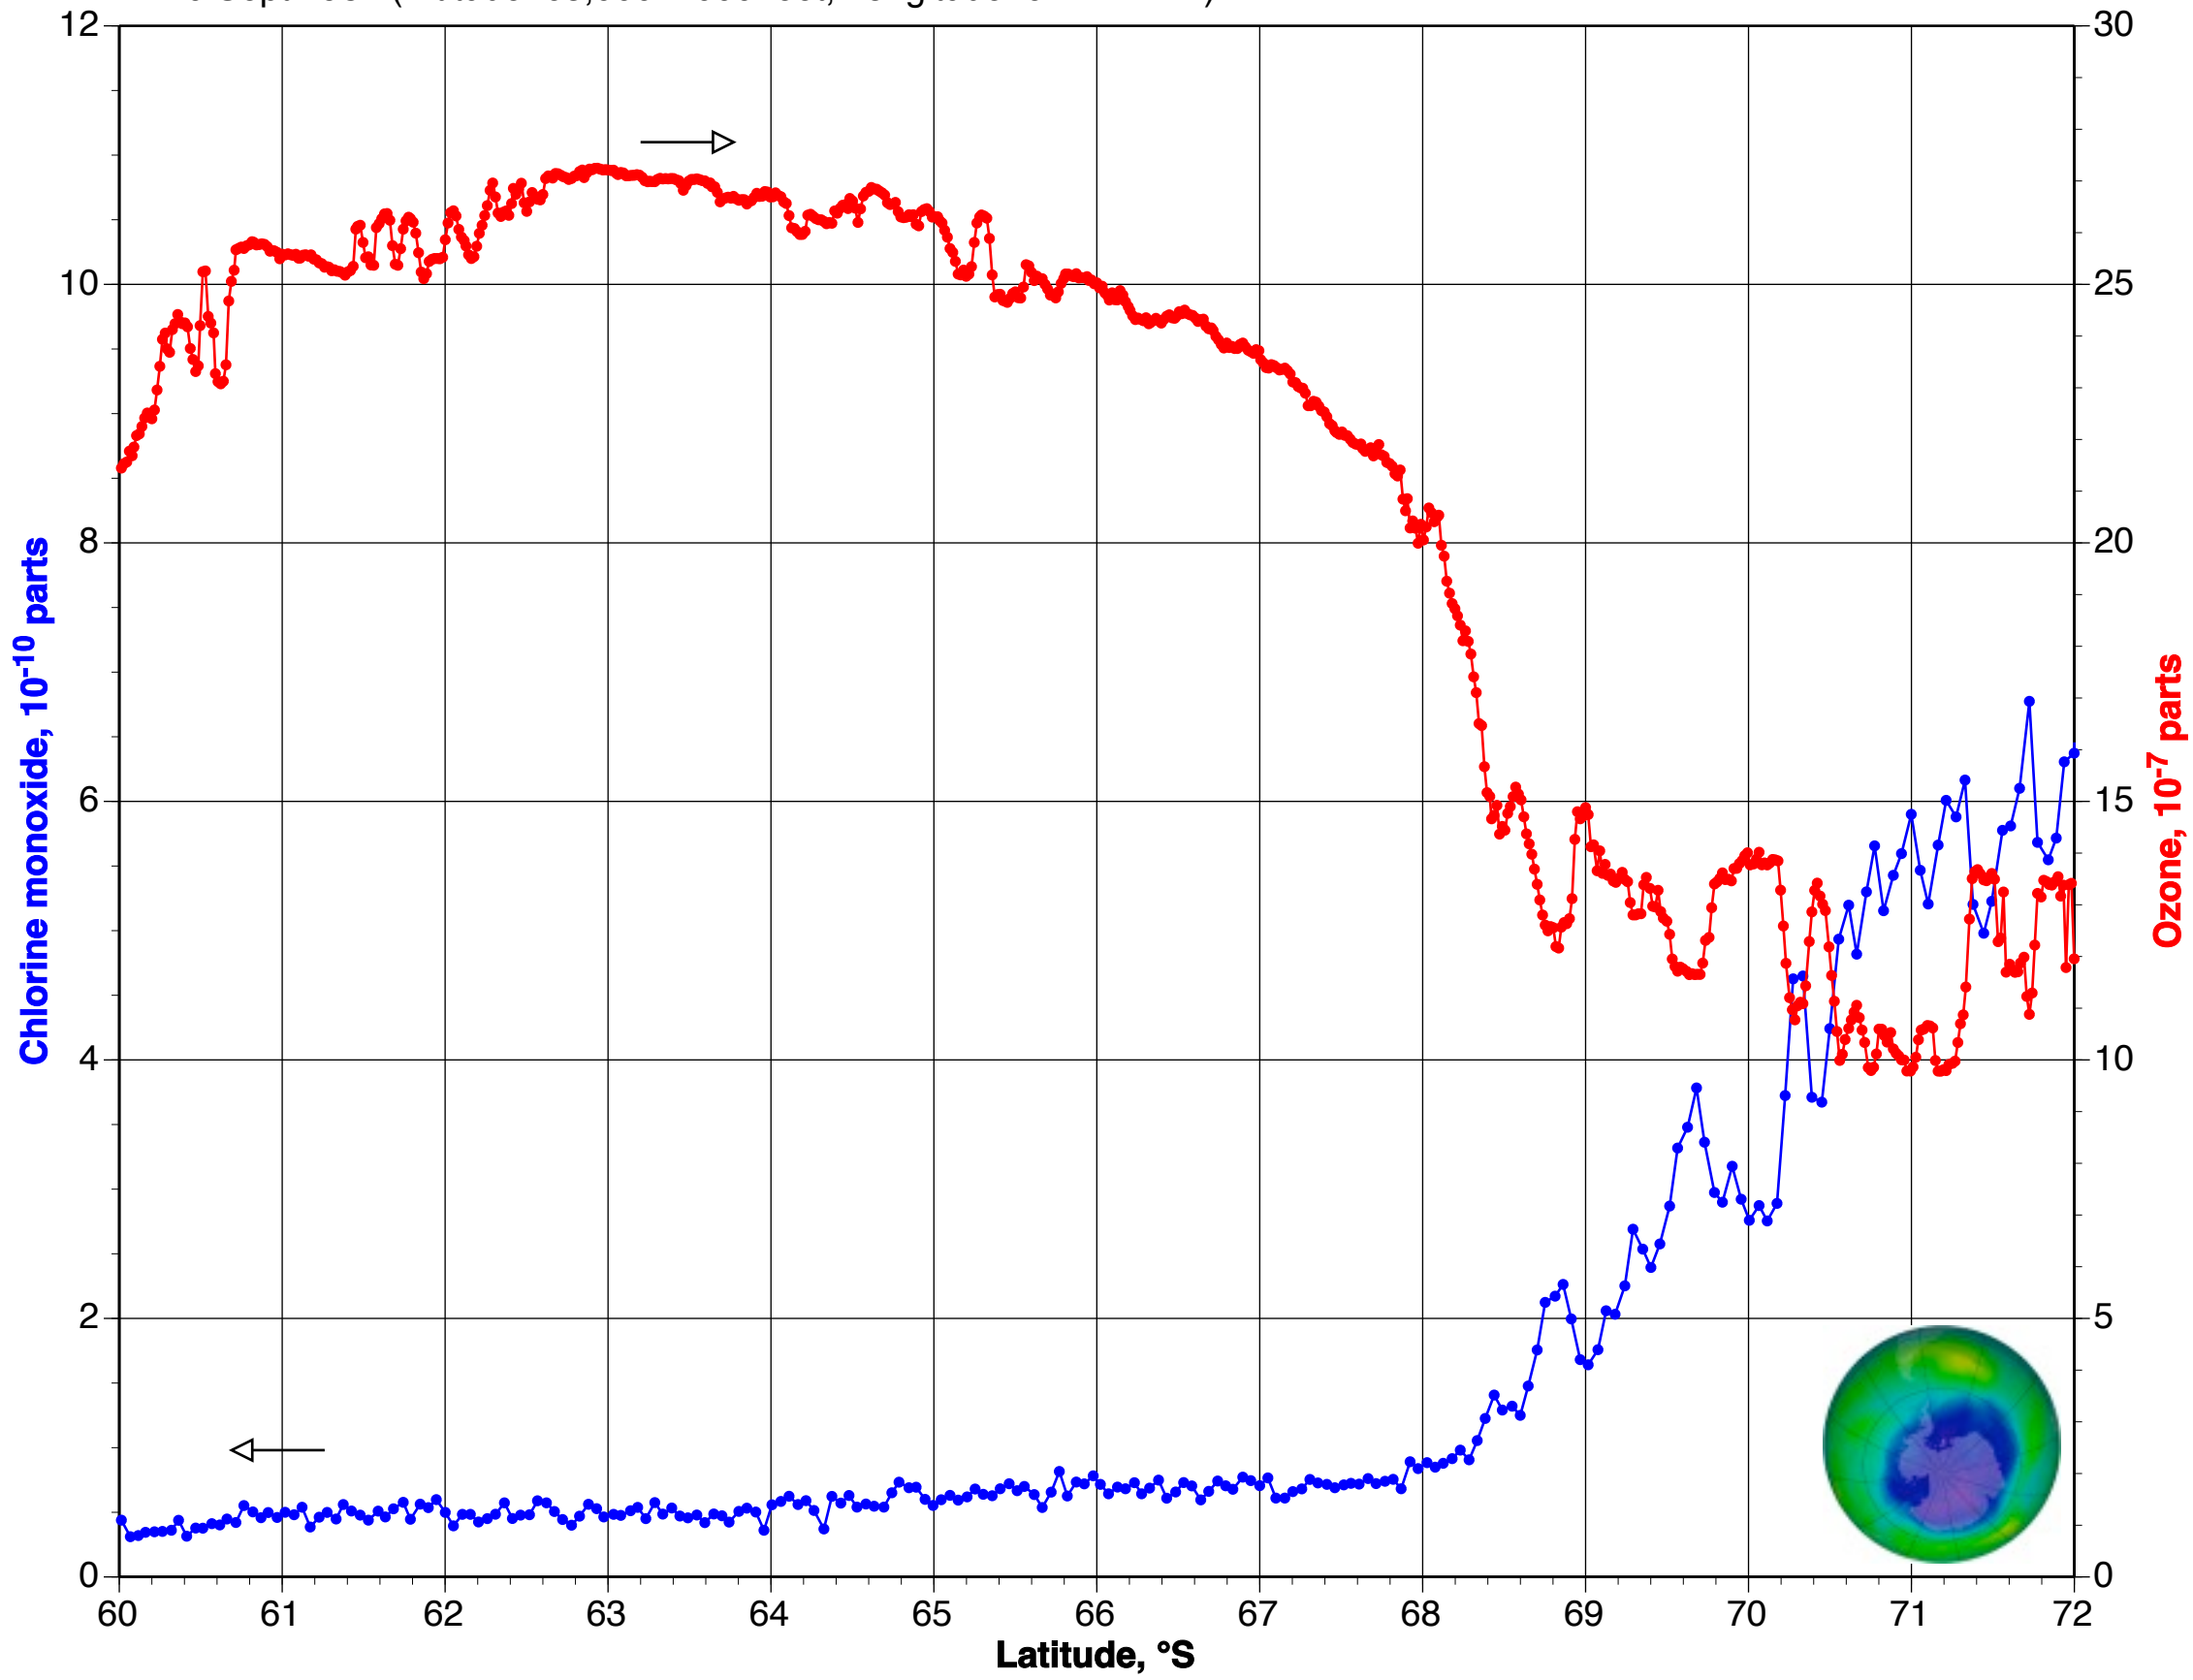

23 Aug 1987 (Altitude: 60,300±3700 feet, Longitude: 74±3 °W)

28 Aug 1987 (Altitude: 60,800±1900 feet, Longitude: 74±3 °W)

30 Aug 1987 (Altitude: 62,600±1300 feet, Longitude: 74±3 °W)

2 Sept 1987 (Altitude: 62,400±1700 feet, Longitude: 68±4 °W)

4 Sept 1987 (Altitude: 61,200±1200 feet, Longitude: 67.1±.1 °W)

16 Sept 1987 (Altitude: 65,500± 800 feet, Longitude: 68.1±.1 °W)

20 Sept 1987 (Altitude: 65,000±1000 feet, Longitude: 67.7±.2 °W)

21 Sept 1987 (Altitude: 64,900± 700 feet, Longitude: 68.7±.8 °W)

22 Sept 1987 (Altitude: 65,200±1100 feet, Longitude: 69±1°W)